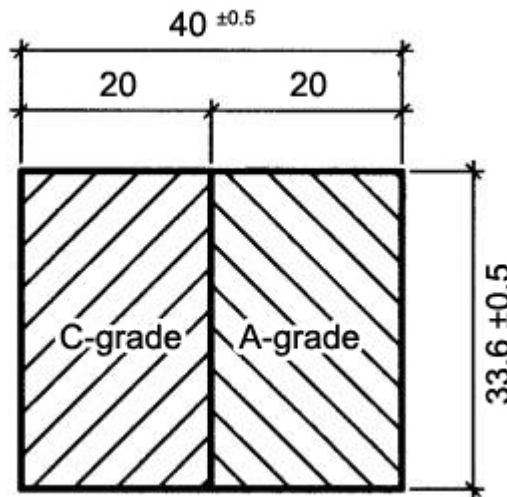

Inquiry No. 8219

Commodities : Door component

Article No. : E151

Species : Yellow Birch White color or White Birch

Size : 33.6 mm x 40mm x 2045 mm

Tolerance : Thickness + 0.5 mm/-0 mm
Width \pm 0.5 mm
Length \pm 1.0 mm

Quality : Glue Joint laminate as above drawing allowed ,
A-grade part - 4 Sides must be clear meaning,
no discoloration, no knots.
C-grade part - live knots and discoloration is allowed.

Moisture : MC max 7-9%